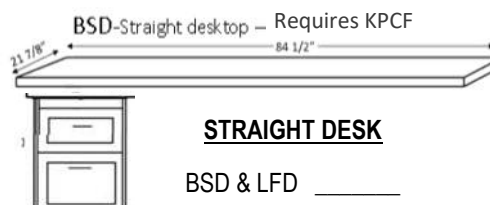

DC _____

63 x 21 7/8 x 31 1/2"

BSDL-Shaped desktop (LSF or RSF) Requires KDFL

SHAPED DESK

BSDL & LFD _____

STRAIGHT DESK

BSD & LFD _____