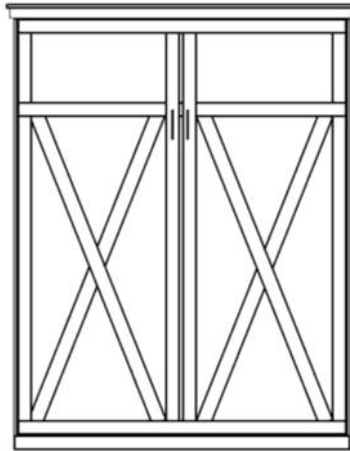

KEYSTONE

Keystone Set in Caramel Finish KV50-B, KPUF-B, KPAF-B

Keystone Set in Bark Gray Finish KV50-BG, KPAF-BG

Solid Beech Trim

Top Crown Molding

KEYSTONE

FINISH OPTIONS

Cognac-R
 Caramel-B
 Bark Gray-BG
 Sunset-S
 Natural -N
 Maple-M
 Gray-G
 Cinnamon-E
 Espresso-D
 White-WH (WH 10% Charge)

HARDWARE

#3 Nickel Bar
 #13 Bronze Bar
 #10 Cody Black
 #11 Cody Nickel
 #12 Cody Bronze
 #14 Cody Gold
 #15 Bridge Black
 #16 Bridge Bronze
 #17 Bridge Nickel

KV50 QUEEN _____

CLOSED— 69 x 18.5 x 92
 OPEN — 69 x 87 x 92

Accepts up to a 12" thick mattress

Please Specify Left or Right Side facing Pier Cabinets

3 DRAWER

KTFS 18.5 X 85 _____
 KPTF 25.5 X 85 _____
 KPGF 33.5 X 85 _____

2 DRAWER TRAY

KNFS 18.5 X 85 _____
 KPNF 25.5 X 85 _____