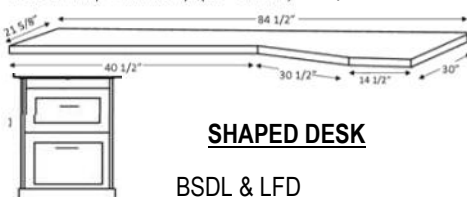

DESK CART

DC _____

63 x 21 7/8 x 31 1/2"

BSDL-Shaped desktop (LSF or RSF) Requires KDFL

SHAPED DESK

BSDL & LFD _____