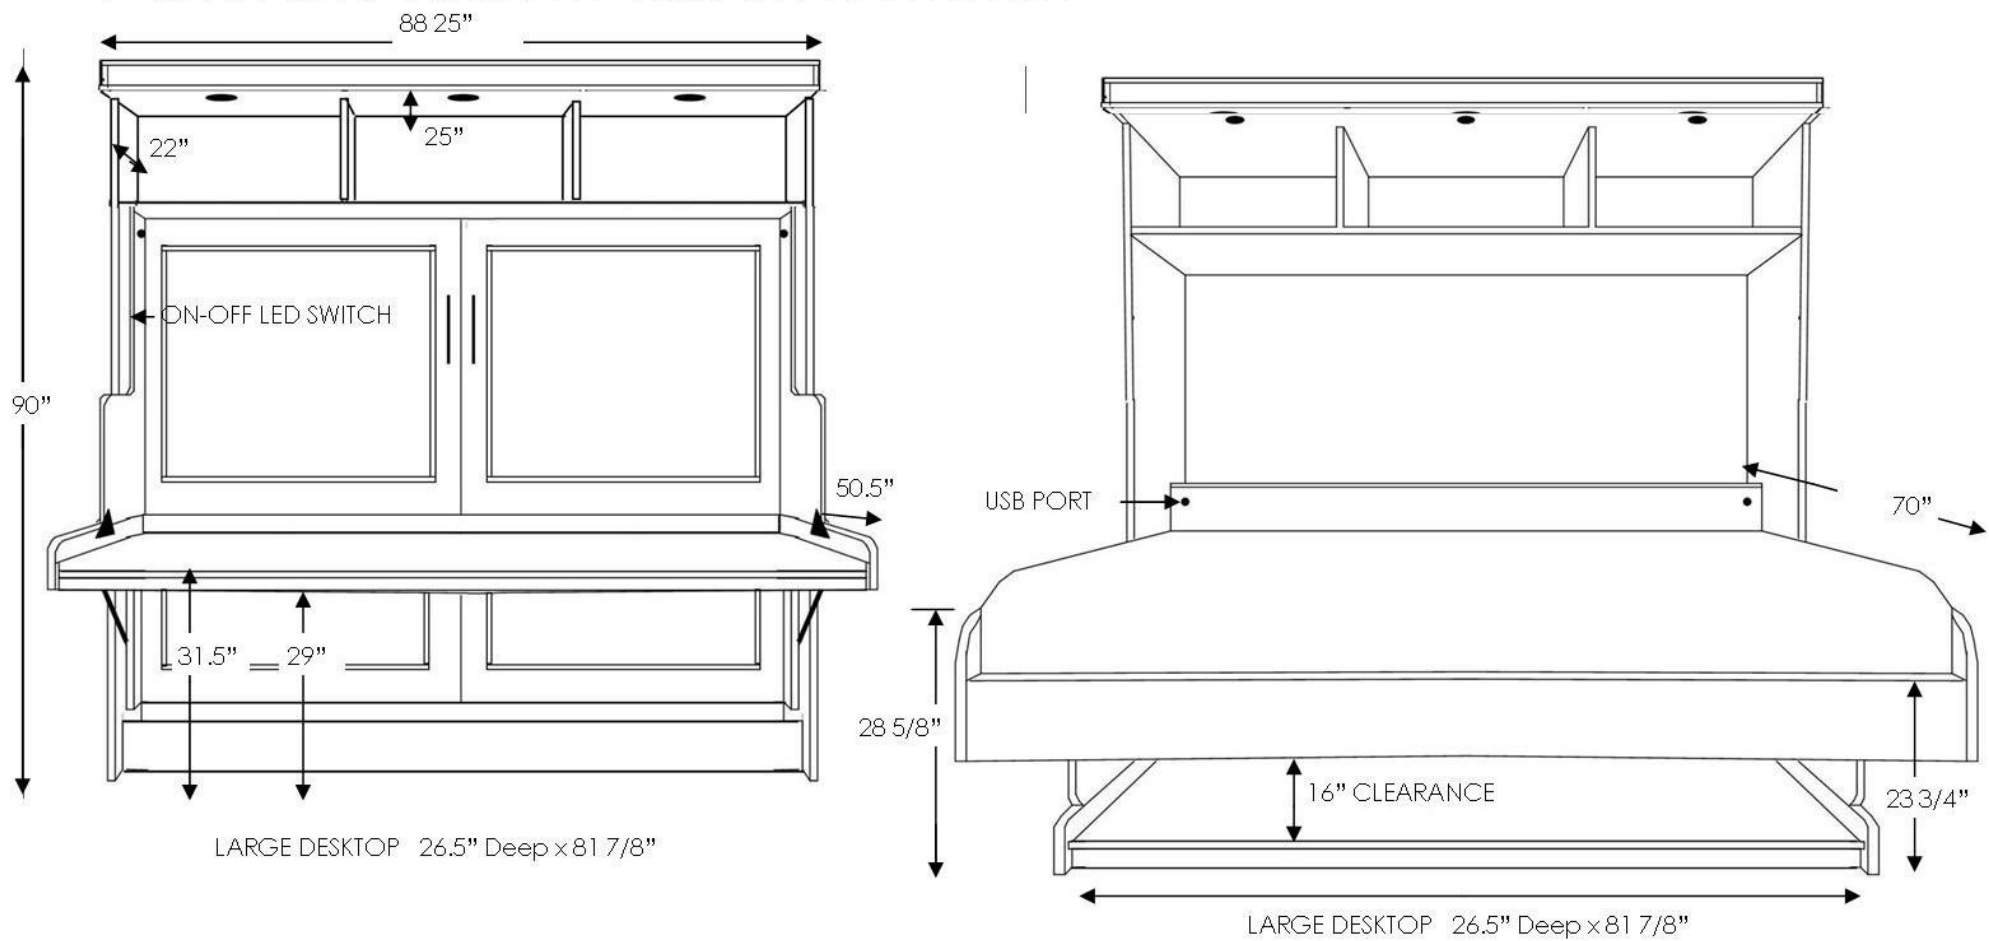

QUEEN SIZE VERTICAL OFFICE BED

QUEEN SIZE HORIZONTAL OFFICE BED WITH HUTCH

MECHANISM ALLOWS ITEMS UP TO 16" TO REMAIN ON THE DESKTOP WHEN YOU BRING THE BED DOWN (no need to clear the desktop)

US MADE FROM HARDWOOD SOLIDS AND VENEERS

2" GAP BEHIND THE DESKTOP TO ALLOW FOR CORDS TO TRAVEL

FINISHED FRONT BASEBOARD TO PREVENT ITEMS FROM GETTING UNDERNEATH

ACCEPTS A STANDARD QUEEN SIZE MATTRESS UP TO 11" THICK (not included)

OPTIONAL 3 LED LIGHT FIXTURES WITH ON-OFF AND USB PORT

CHOICE OF FINISH, AND DECORATIVE HANDLES

MANY SIDE CABINETS ARE AVAILABLE FOR EXTRA STORAGE

QUEEN SIZE HORIZONTAL OFFICE BED

MECHANISM ALLOWS ITEMS UP TO 16" TO REMAIN ON THE DESKTOP WHEN YOU BRING THE BED DOWN (no need to clear the desktop)

US MADE FROM HARDWOOD SOLIDS AND VENEERS

2" GAP BEHIND THE DESKTOP TO ALLOW FOR CORDS TO TRAVEL

FINISHED FRONT BASEBOARD TO PREVENT ITEMS FROM GETTING UNDERNEATH

ACCEPTS A STANDARD QUEEN SIZE MATTRESS UP TO 11" THICK (not included)