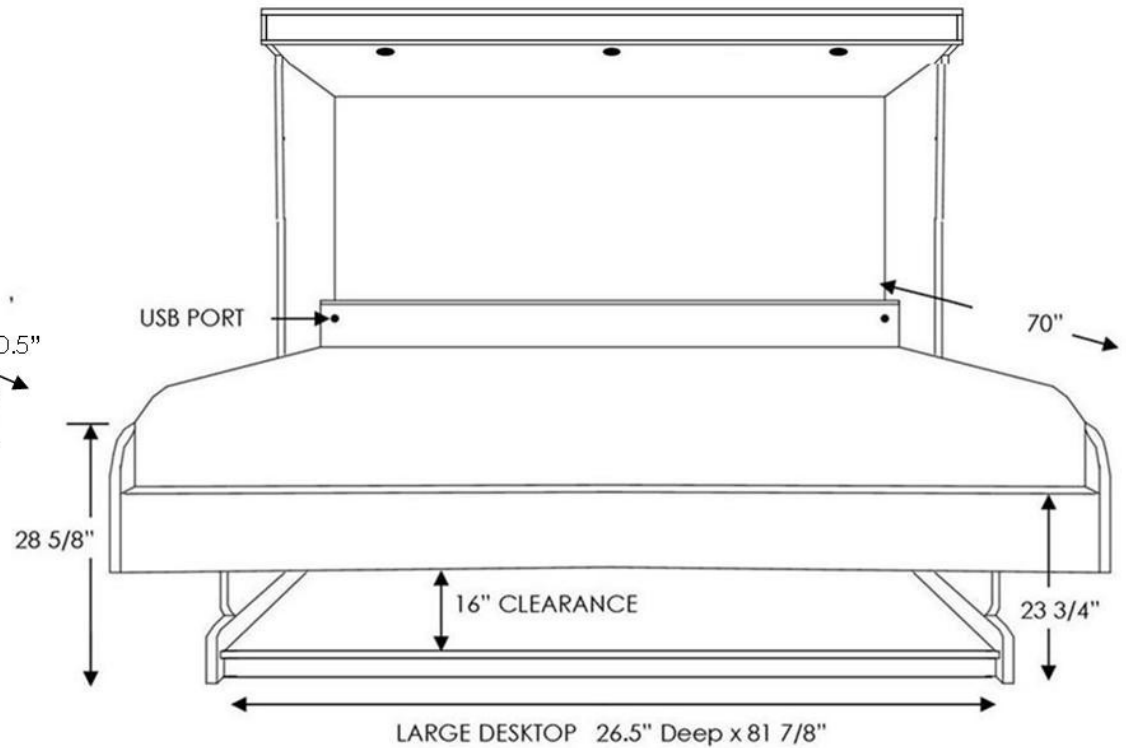

QUEEN SIZE VERTICAL OFFICE BED

QUEEN SIZE HORIZONTAL OFFICE BED WITH HUTCH

MECHANISM ALLOWS ITEMS UP TO 16" TO REMAIN ON THE DESKTOP WHEN YOU BRING THE BED DOWN (no need to clear the desktop)

US MADE FROM HARDWOOD SOLIDS AND VENEERS

2" GAP BEHIND THE DESKTOP TO ALLOW FOR CORDS TO TRAVEL

FINISHED FRONT BASEBOARD TO PREVENT ITEMS FROM GETTING UNDERNEATH

ACCEPTS A STANDARD QUEEN SIZE MATTRESS UP TO 11" THICK (not included)

OPTIONAL 3 LED LIGHT FIXTURES WITH ON-OFF AND USB PORT

CHOICE OF FINISH, AND DECORATIVE HANDLES

MANY SIDE CABINETS ARE AVAILABLE FOR EXTRA STORAGE

QUEEN SIZE HORIZONTAL OFFICE BED

MECHANISM ALLOWS ITEMS UP TO 16" TO REMAIN ON THE DESKTOP WHEN YOU BRING THE BED DOWN (no need to clear the desktop)

US MADE FROM HARDWOOD SOLIDS AND VENEERS

2" GAP BEHIND THE DESKTOP TO ALLOW FOR CORDS TO TRAVEL

FINISHED FRONT BASEBOARD TO PREVENT ITEMS FROM GETTING UNDERNEATH

ACCEPTS A STANDARD QUEEN SIZE MATTRESS UP TO 11" THICK (not included)