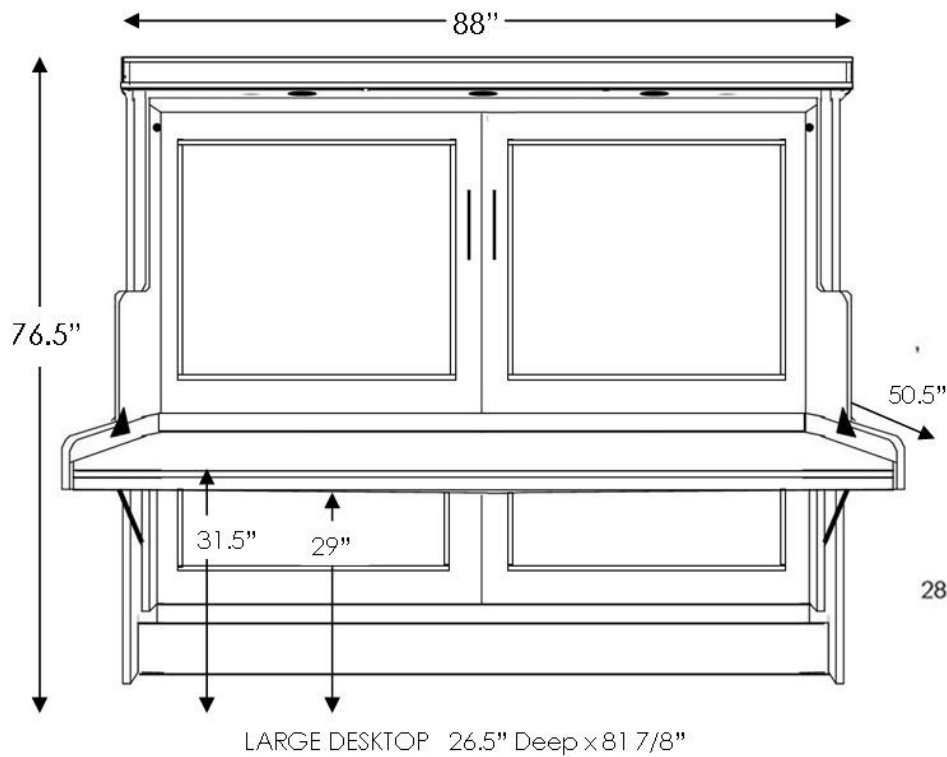

QUEEN SIZE VERTICAL OFFICE BED

QUEEN SIZE HORIZONTAL OFFICE BED WITH HUTCH

MECHANISM ALLOWS ITEMS UP TO 16" TO REMAIN ON THE DESKTOP WHEN YOU BRING THE BED DOWN (no need to clear the desktop)

US MADE FROM HARDWOOD SOLIDS AND VENEERS

2" GAP BEHIND THE DESKTOP TO ALLOW FOR CORDS TO TRAVEL

FINISHED FRONT BASEBOARD TO PREVENT ITEMS FROM GETTING UNDERNEATH

ACCEPTS A STANDARD QUEEN SIZE MATTRESS UP TO 11" THICK (not included)

OPTIONAL 3 LED LIGHT FIXTURES WITH ON-OFF AND USB PORT

CHOICE OF FINISH, AND DECORATIVE HANDLES

MANY SIDE CABINETS ARE AVAILABLE FOR EXTRA STORAGE

QUEEN SIZE HORIZONTAL OFFICE BED

MECHANISM ALLOWS ITEMS UP TO 16" TO REMAIN ON THE DESKTOP WHEN YOU BRING THE BED DOWN (no need to clear the desktop)

US MADE FROM HARDWOOD SOLIDS AND VENEERS

2" GAP BEHIND THE DESKTOP TO ALLOW FOR CORDS TO TRAVEL

FINISHED FRONT BASEBOARD TO PREVENT ITEMS FROM GETTING UNDERNEATH

ACCEPTS A STANDARD QUEEN SIZE MATTRESS UP TO 11" THICK (not included)