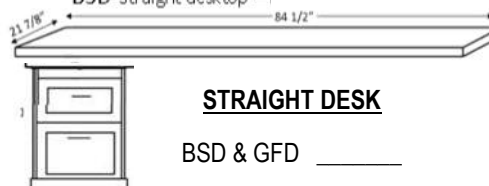

DC _____

63 x 21 7/8 x 31 1/2"

BSDL-Shaped desktop (LSF or RSF) Requires GDFL

SHAPED DESK

BSDL & GFD _____

BSD-Straight desktop — Requires GPCF

STRAIGHT DESK

BSD & GFD _____