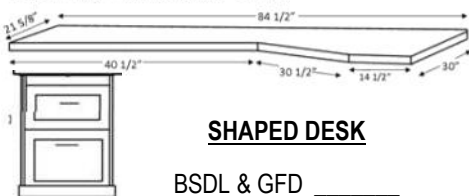

DESK CART

DC _____

63 x 21 7/8 x 31 1/2"

BSDL-Shaped desktop (LSF or RSF) Requires GDFL