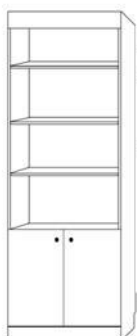

CABINET HARDWARE

#3 Nickel Bar
 #13 Bronze Bar
 #10 Cody Black
 #11 Cody Nickel
 #12 Cody Bronze
 #14 Cody Gold
 #15 Bridge Black
 #16 Bridge Bronze
 #17 Bridge Nickel

FV50 QUEEN

CLOSED—65 x 17 x 90 OPEN—65 x 86 x 90

Can accommodate up to a 12" thick mattress

3 DRAWER

ATFS 16 X 85
 ATQS 16 X 90
 APTF 24 X 85
 APTQ 24 X 90
 APGF 32 X 85
 APGQ 32 X 90

2 DRAWER TRAY

ANFS 16 X 85
 ANQS 16 X 90
 APNF 24 X 85
 APNQ 24 X 90

FILE PENCIL DRAWER

ALFS 16 X 85
 ALQS 16 X 90
 APLF 24 X 85
 APLQ 24 X 90

DOOR -TRAY- 2 DRAWERS

APUF 24 X 85
 APUQ 24 X 90

3 DRAWER-DOOR

AWFS 16 X 85
 AWQS 16 X 90
 APWF 24 X 85
 APWQ 24 X 90

2 DRAWER-TRAY-DOOR

AXFS 16 X 85
 AXQS 16 X 90
 APXF 24 X 85
 APXQ 24 X 90

OPEN DOOR

ADFS 16 X 85
 ADQS 16 X 90
 APCF 24 X 85
 APCQ 24 X 90

BOOKCASE

ABFS 16 X 85
 ABQS 16 X 90
 APBF 24 X 85
 APBQ 24 X 90

2-DOOR

ADFL 32 X 85
 ADQL 32 X 90

GUEST CHEST

APWU 32 X 85