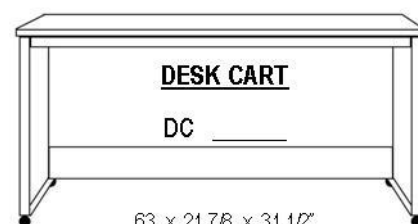

NIGHTSTAND

24 x 16 x 29
 ANS
 2 DRAWERS/PENCIL
 ANST
 2 DRAWERS/TRAY

FILE CART

AFC \$
 16.5 x 21.5 x 28

FOLDING DESK

APAF 24 X 85
 Desk is 48" Long
 Extends to 59"

BSDL-Shaped desktop (LSF or RSF) REQUIRES ADFL or ADQL

SHAPED DESK

BSDL & AFD

STRAIGHT DESK

BSD & AFD

DESK CART

DC

63 x 21 7/8 x 31 1/2"