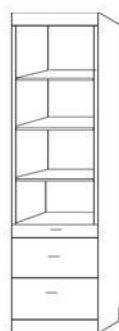

CABINET HARDWARE

#3 Nickel Bar
 #13 Bronze Bar
 #10 Cody Black
 #11 Cody Nickel
 #12 Cody Bronze
 #14 Cody Gold
 #15 Bridge Black
 #16 Bridge Bronze
 #17 Bridge Nickel

FV50 QUEEN

CLOSED—65 x 17 x 90 OPEN—65 x 86 x 90

Can accommodate up to a 12" thick mattress

3 DRAWER

ATFS 16 X 85
 ATQS 16 X 90
 APTF 24 X 85
 APTQ 24 X 90
 APGF 32 X 85
 APGQ 32 X 90

2 DRAWER TRAY

ANFS 16 X 85
 ANQS 16 X 90
 APNF 24 X 85
 APNQ 24 X 90

FILE PENCIL DRAWER

ALFS 16 X 85
 ALQS 16 X 90
 APLF 24 X 85
 APLQ 24 X 90

DOOR -TRAY- 2 DRAWERS

APUF 24 X 85
 APUQ 24 X 90

3 DRAWER-DOOR

AWFS 16 X 85
 AWQS 16 X 90
 APWF 24 X 85
 APWQ 24 X 90

2 DRAWER-TRAY-DOOR

AXFS 16 X 85
 AXQS 16 X 90
 APXF 24 X 85
 APXQ 24 X 90

SHAPED DESK

BSDL & AFD

STRAIGHT DESK

BSD & AFD

DESK CART

DC

63 x 21 7/8 x 31 1/2"