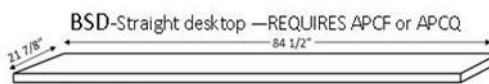

SHAPED DESK

BSDL & AFD

STRAIGHT DESK

BSD & AFD

DESK CART

DC

63 x 21 7/8 x 31 1/2"