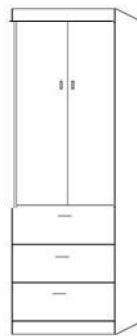

CABINET HARDWARE

#3 Nickel Bar
 #13 Bronze Bar
 #10 Cody Black
 #11 Cody Nickel
 #12 Cody Bronze
 #14 Cody Gold
 #15 Bridge Black
 #16 Bridge Bronze
 #17 Bridge Nickel

FV50 QUEEN

CLOSED—65 x 17 x 90 OPEN—65 x 86 x 90

ALFS 16 X 85
 ALQS 16 X 90
 APLF 24 X 85
 APLQ 24 X 90

DOOR -TRAY- 2 DRAWERS

APUF 24 X 85
 APUQ 24 X 90

3 DRAWER-DOOR

AWFS 16 X 85
 AWQS 16 X 90
 APWF 24 X 85
 APWQ 24 X 90

2 DRAWER-TRAY-DOOR

AXFS 16 X 85
 AXQS 16 X 90
 APXF 24 X 85
 APXQ 24 X 90

OPEN DOOR

ADFS 16 X 85
 ADQS 16 X 90
 APCF 24 X 85
 APCQ 24 X 90

BOOKCASE

ABFS 16 X 85
 ABQS 16 X 90
 APBF 24 X 85
 APBQ 24 X 90

2-DOOR

ADFL 32 X 85
 ADQL 32 X 90

GUEST CHEST

APWU 32 X 85

NIGHTSTAND

24 x 16 x 29
 ANS
 2 DRAWERS/PENCIL
 ANST
 2 DRAWERS/TRAY

FILE CART

AFC \$
 16.5 x 21.5 x 28

FOLDING DESK

APAF 24 X 85
 Desk is 48" Long
 Extends to 59"

BSDL-Shaped desktop (LSF or RSF) REQUIRES ADFL or ADQL