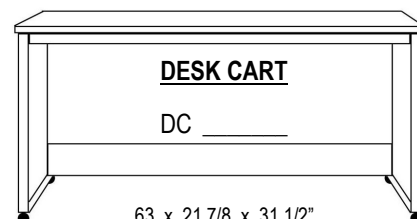

- APAF 24 X 85 _____
- Desk is 48" Long
- Extends to 59"

BSDL-Shaped desktop (LSF or RSF) REQUIRES ADFL or ADQL

SHAPED DESK

BSDL & AFD _____

BSD-Straight desktop —REQUIRES APCF or APCQ

STRAIGHT DESK

BSD & AFD _____