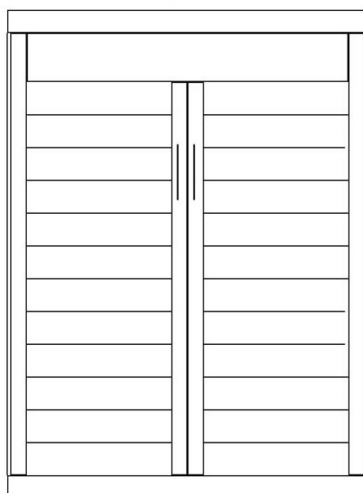

DALE

The DALE is designed to complement the new trends in home design. Made from individual planks of wood, randomly selected, to make each piece unique.

shown below with a shaped desk set in Bark Gray DV50, ADFL, AFD, BSDL.

DV50

QUEEN

CLOSED— 65 x 17 x 90 OPEN —65 x 86 x 90

Can accommodate up to a 12" thick mattress

3 DRAWER

- ATFS 16 X 85 _____
- ATQS 16 X 90 _____
- APTF 24 X 85 _____
- APTF 24 X 90 _____
- APGF 32 X 85 _____
- APGQ 32 X 90 _____