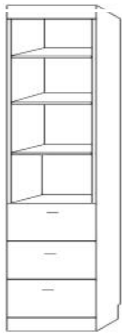

## EV50 QUEEN

CLOSED— 65 x 17 x 90

OPEN —65 x 86 x 90

## EV46 FULL

CLOSED— 59 x 17 x 85

OPEN —59 x 81 x 85

## QUEEN

CLOSED— 75 x 25 x 90

OPEN —75 x 92 x 90

Accepts up to a 12" thick mattress