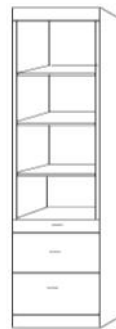

FILE PENCIL DRAWER

- ALFS 16 X 85
- ALQS 16 X 90
- APLF 24 X 85
- APLQ 24 X 90