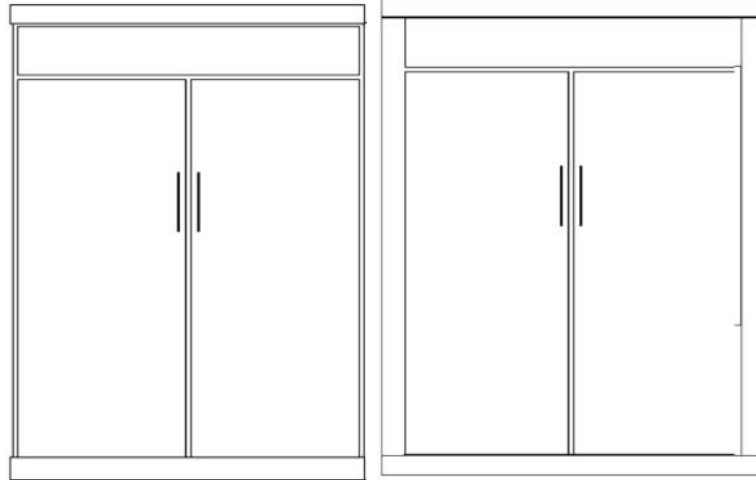

EURO and EURO DELUXE

FINISH OPTIONS

1. Cognac-R
   - Caramel-B
   - Bark Gray-BG
   - Sunset-S
   - Natural -N
   - Maple-M
   - Gray-G
   - Cinnamon-E
   - Espresso-D
   - White-WH
2. (WH 10% Up-Charge)

HARDWARE

- #3 Nickel Bar
- #13 Bronze Bar

EV50 QUEEN

CLOSED— 65 x 17 x 90

OPEN —65 x 86 x 90

EV46 FULL

CLOSED— 59 x 17 x 85

OPEN —59 x 81 x 85

EV50 DELUXE

QUEEN

CLOSED— 75 x 25 x 90

OPEN —75 x 92 x 90

Accepts up to a 12" thick mattress

3 DRAWER

- ATFS 16 X 85
- ATQS 16 X 90
- APTF 24 X 85
- APTQ 24 X 90
- APGF 32 X 85
- APGQ 32 X 90

2 DRAWER TRAY

- ANFS 16 X 85
- ANQS 16 X 90
- APNF 24 X 85
- APNQ 24 X 90

FILE PENCIL DRAWER

- ALFS 16 X 85
- ALQS 16 X 90
- APLF 24 X 85
- APLQ 24 X 90

DOOR -TRAY- 2 DRAWERS

- APUF 24 X 85
- APUQ 24 X 90

3 DRAWER-DOOR

- AWFS 16 X 85
- AWQS 16 X 90
- APWF 24 X 85
- APWQ 24 X 90

2 FILES-PENCIL-DOOR

- AXFS 16 X 85
- AXQS 16 X 90
- APXF 24 X 85
- APXQ 24 X 90

OPEN DOOR

- ADFS 16 X 85
- ADQS 16 X 90
- APCF 24 X 85
- APCQ 24 X 90

BOOKCASE

- ABFS 16 X 85
- ABQS 16 X 90
- APBF 24 X 85
- APBQ 24 X 90

2-DOOR

- ADFL 32 X 85
- ADQL 32 X 90

GUEST CHEST

- APWU 32 X 85

NIGHTSTAND

24 x 16 x 29

- ANS _____
- 2 DRAWERS/PENCIL
- ANST _____
- 2 DRAWERS/TRAY

FILE CART

- AFC _____
- 16.5 x 21.5 x 28